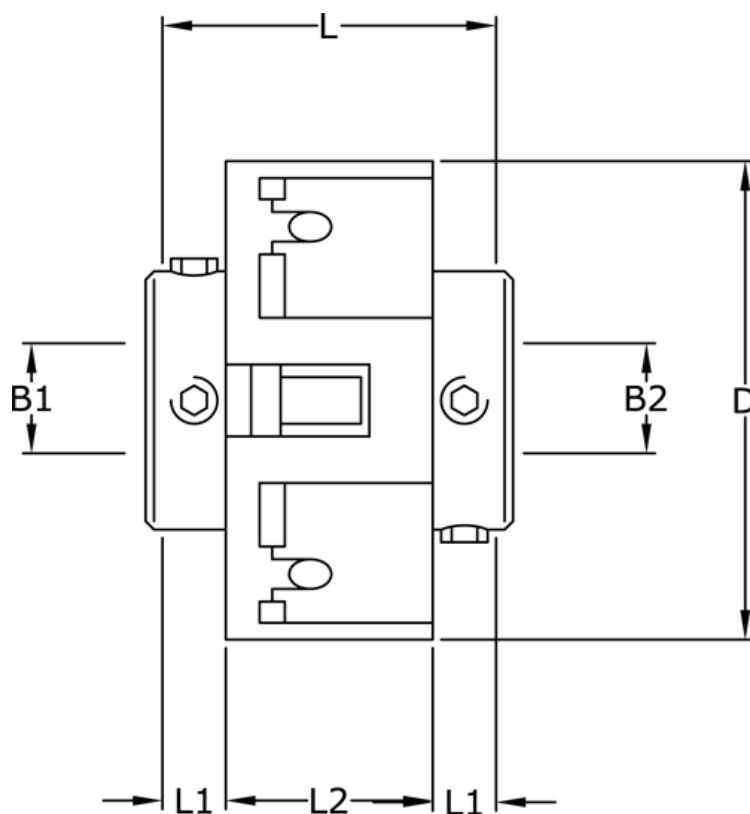

Article number: 3322201412222

Description: Uni-Lat Coupling size 201.41.22.22
set screw hub, bore 6/6 mm

Measures

B1	= 6
B2	= 6
D	= 41
L	= 28.4
L1	= 8.6
L2	= 11.2
Screw	= M4